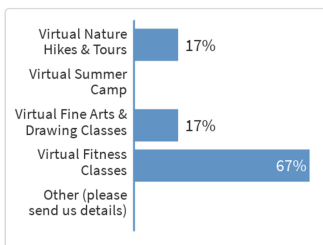

Their importance has decreased a lot

0 0%

Engagement

14

Responses

What types of virtual programming would you or your family be MOST likely to join?

Response options

Virtual Nature Hikes & Tours

Count Percentage

2 17%

Virtual Summer Camp

0 0%

Virtual Fine Arts & Drawing Classes

2 17%

Virtual Fitness Classes**8 67%**

Other (please send us details)