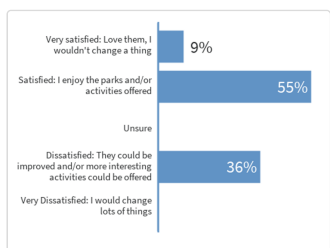

0 0%

Engagement

12

Responses

In one word, what is your favorite thing to do at your local park and/or recreation center?

Responses

- Lea e
- A
- hike
- bike
- Walking. People watching
- Read
- Lounging
- People watching
- Aerobics class
- Birdwatching
- dog
- Running
- walk
- Outside
- walk
- walk
- Picnic
- Relax
- A
- Swing
- Run
- D
- Bike

89%

Engagement

23

Responses

How do you feel about your local parks and/or the recreational activities offered?

Response options

- Very satisfied: Love them, I wouldn't change a thing
- Satisfied: I enjoy the parks and/or activities offered**
- Unsure
- Dissatisfied: They could be improved and/or more interesting activities could be offered
- Very Dissatisfied: I would change lots of things

Count Percentage

Count	Percentage
1	9%
6	55%
0	0%
4	36%
0	0%

61%

Engagement

11

Responses

Write IN ANY ORDER up to (3) amenities that are MOST important to you; but could be better provided: (A) Trails & Sidewalks | (B) Adventure Sports | (C) Natural Spaces | (D) Outdoor Play Spaces | (E) Indoor Performing Arts Spaces | (F) Other - Details